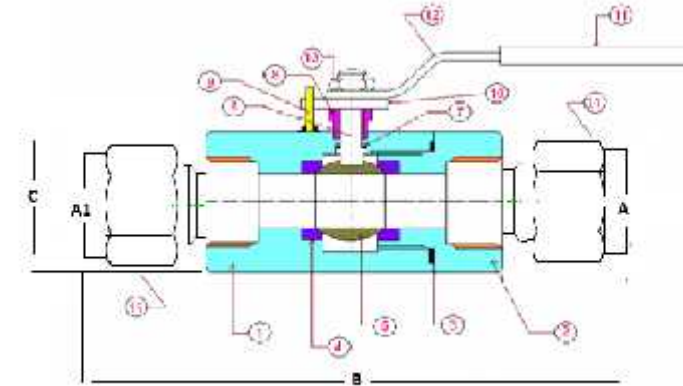

PART NO	OD	OD	TOTAL LENGTH	ROUND
	A	A-1	B	C
M-LPBV-4	1/4 "	1/4 "	70	29
M-LPBV-6	3/8 "	3/8 "	70	29
M-LPBV-8	1/2 "	1/2 "	73	31
M-LPBV-12	3/4 "	3/4 "	78	41
M-LPBV-16	1 "	1 "	83	44

LOW PRESSURE BALL VALVE OD X OD 1000 PSI ORDER PART NO+MOC

No	Spare Parts	SS316	SS304	Monal K 400	Inconel 625	Hastealloy C 276	A 105	Qty
1	BODY	SS316	SS304	Monal400	Inconal 625	Hastealloy C 276	A105	1
2	BODY CONNECTOR	SS316	SS304	Monal400	Inconal 625	Hastealloy C 276	A105	1
3	CONNECTOR SEAL	PTEF	PTEF	PTEF	PTEF	PTEF	PTEF	1
4	BALL SEAL	PTEF	PTEF	PTEF	PTEF	PTEF	PTEF	2
5	BALL	SS316	SS304	Monal400	Inconal 625	Hastealloy C 276	SS304	1
6	STEM	SS316	SS304	Monal400	Inconal 625	Inconal 625	SS304	1
7	STEM SEAL	PTEF	PTEF	PTEF	PTEF	PTEF	PTEF	1
8	STEM GUID BUSH	SS316	SS304	MONAL 400	INCONAL 625	Hastealloy C 276	SS304	1
9	LEVER LOCK PIN	SS	SS	SS	SS	SS	SS	1
10	LEVER WASHER	SS	SS	SS	SS	SS	SS	1
11	LEVER SLEEVE	PVC	PVC	PVC	PVC	PVC	PVC	1
12	LEVER	MS	MS	MS	MS	MS	MS	1
13	CHECK NUT	SS	SS	SS	SS	SS	SS	1
14	NUT	SS316	SS304	Monal400	Inconal 625	Hastealloy C 276	MS	2
15	FERRUL SETS	SS316	SS304	Monal400	Inconal 625	Hastealloy C 276	SS3016	2

MEGALOK VALVES AND FITTINGS INDIA PRIVATE LIMITED

- All dimension are in millimeters unless as specified as 'inch'.
- Dimension are for reference only subject to change
- MM size available on request

M.LOK M.LOK M.LOK M.LOK