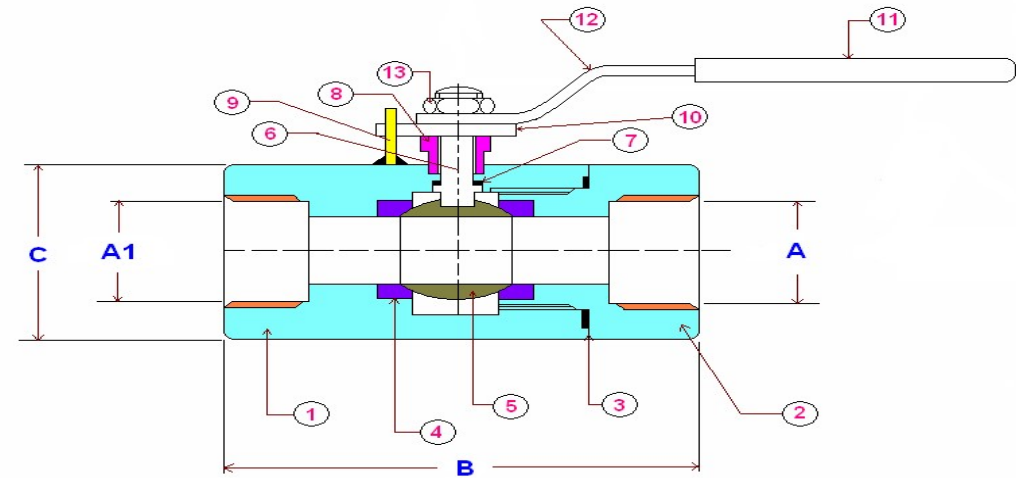

PART NO	THREAD SIZE NPT (F)	THREADING SIZE NPT (F)	TOTAL LENGTH	ROUND
	A	A-1	B	C
M-LPBV-4N	1/4 "	1/4 "	58	29
M-LPBV-6N	3/8 "	3/8 "	58	29
M-LPBV-8N	1/2 "	1/2 "	62	31
M-LPBV-12N	3/4 "	3/4 "	72	41
M-LPBV-16N	1 "	1 "	78	44

LOW PRESSURE BALL VALVE (F X F) 1000 PSI ORDER: PART NO+MOC

No	Spare Parts	SS316	SS304	Monal K 400	Inconel 625	Hastealloy C 276	A 105	Qty
		1	BODY	SS316	SS304	Monal400	Inconel 625	
2	BODY CONNECTOR	SS316	SS304	Monal400	Inconel 625	Hastealloy C 276	A105	1
3	CONNECTOR SEAL	PTEF	PTEF	PTEF	PTEF	PTEF	PTEF	1
4	BALL SEAL	PTEF	PTEF	PTEF	PTEF	PTEF	PTEF	2
5	BALL	SS316	SS304	Monal400	Inconel 625	Hastealloy C 276	SS304	1
6	STEM	SS316	SS304	Monal400	Inconel 625	Inconel 625	SS304	1
7	STEM SEAL	PTEF	PTEF	PTEF	PTEF	PTEF	PTEF	1
8	STEM GUID BUSH	SS316	SS304	MONAL 400	INCONAL 625	Hastealloy C 276	SS304	1
9	LEVER LOCK PIN	SS	SS	SS	SS	SS	SS	1
10	LEVER WASHER	SS	SS	SS	SS	SS	SS	1
11	LEVER SLEEVE	PVC	PVC	PVC	PVC	PVC	PVC	1
12	LEVER	MS	MS	MS	MS	MS	MS	1
13	CHECK NUT	SS	SS	SS	SS	SS	SS	1

MEGALOK VALVES AND FITTINGS INDIA PRIVATE LIMITED

- All dimension are in millimeters unless as specified as 'inch'.
- Dimension are for reference only subject to change
- BSP & BSPT available on request