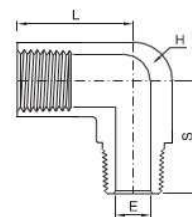

MISE

STREET ELBOW

FEMALE NPT THREAD

Part Number	Pipe Size	Dimension(mm)			
		E	L	S	H
MISE - 2N	1/8	4.8	24.1	19.6	14.2
MISE - 4N	1/4	7.1	29.0	26.5	19.0
MISE - 6N	3/8	9.6	32.5	28.2	22.2
MISE - 8N	1/2	11.9	37.0	35.3	27.0
MISE - 12N	3/4	15.7	46.5	39.6	36.0
MISE - 16N	1	22.4	47.8	48.2	46.0

MEGALOK VALVES AND FITTINGS INDIA PRIVATE LIMITED

- All dimension are in millimeters unless as specified as 'inch'.
- Dimension are for reference only subject to change