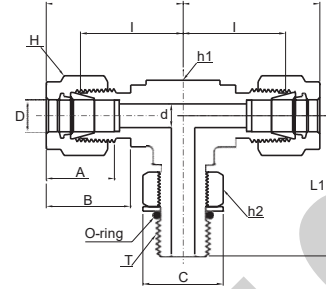

**MPMBT
POSITIONABLE
MALE BRANCH
TEE**

CONNECTS FRACTIONAL TUBES TO SAE/MS STRAIGHT THREAD BOSS

Part No.	Tube O.D. D (inch)	T (U)	d Min	Width Across Flat			A	B	I	L	L1	C
				h1	h2	H						
MPMBT 4 - 4U	1/4	7/16-20	4.83	1/2	9/16	9/16	15.24	17.78	21.08	28.45	28.45	16.51
MPMBT 6 - 6U	3/8	9/16-18	7.11	5/8	11/16	11/16	16.76	19.30	24.64	32.00	32.26	20.07
MPMBT 8 - 8U	1/2	3/4-16	10.41	13/16	7/8	7/8	22.86	21.84	27.43	37.59	37.85	25.65
MPMBT 12 - 12U	3/4	1-1/16-12	15.75	1-1/16	1-1/4	1-1/8	24.38	21.84	31.24	41.40	48.77	36.58
MPMBT 16 - 16U	1	1-5/8-12	22.35	1-3/8	1-1/2	1-1/2	31.24	26.42	38.35	50.55	53.59	43.94
MPMBT 20 - 20U	1-1/4	1-5/8-12	27.69	1-11/16	1-7/8	1-7/8	41.15	38.86	45.72	67.82	58.17	54.86
MPMBT 24 - 24U	1-1/2	1-7/8-12	34.04	2	2-1/8	2-1/4	50.04	45.21	50.80	77.98	60.45	62.23
MPMBT 32 - 32U	2	2-1/2-12	45.97	2-3/4	2-3/4	3	67.56	62.74	69.85	107.19	71.63	80.26