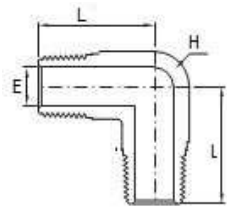

MIME
MALE ELBOW

MALE NPT THREAD

Part Number	Pipe Size	Dimension(mm)		
		E	L	H
MIME - 2N	1/8	4.8	19.1	12.7
MIME - 4N	1/4	7.1	23.5	14.2
MIME - 6N	3/8	9.6	26.0	17.5
MIME - 8N	1/2	11.9	32.2	22.2
MIME - 12N	3/4	15.7	35.3	27.0
MIME - 16N	1	22.4	44.5	36.0

MEGALOK VALVES AND FITTINGS INDIA PRIVATE LIMITED

- All dimension are in millimeters unless as specified as 'inch'.
- Dimension are for reference only subject to change

M-LOK M-LOK M-LOK M-LOK M-LOK