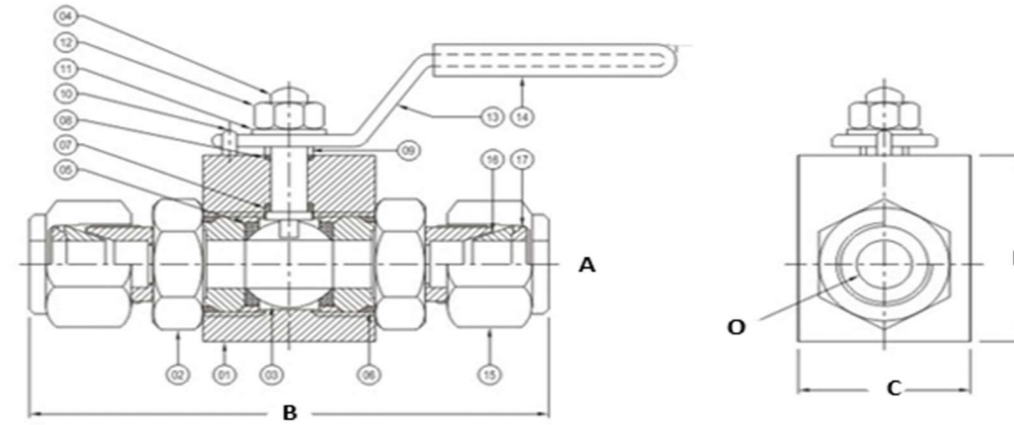

www.meghlock.com

| PART NO | Inlet/Out let OD | TOTAL LENGTH | THICK | HEIGHT | Orifice |
|------------|------------------|--------------|-------|--------|---------|
| | A | B | C | D | O |
| M-HPBV-2 | 1/8" | 72 | 25 | 28 | 2.5 |
| M-HPBV -4 | 1/4 " | 80 | 25 | 30 | 4.8 |
| M-HPBV-6 | 3/8 " | 85 | 28 | 32 | 7.0 |
| M- HPBV-8 | 1/2 " | 97 | 32 | 38 | 10.0 |
| M- HPBV-12 | 3/4 " | 110 | 40 | 45 | 15.0 |
| M-HPBV-16 | 1 " | 120 | 42 | 45 | 19.0 |

HIGH PRESSURE BALL VALVE OD X OD 3000 PSI ORDER PART NO+MOC

| No | Spare Parts | SS316 | SS304 | Monal K 400 | Inconel 625 | Hastealloy C 276 | A 105 | Qty |
|----|--------------|-------|-------|-------------|-------------|------------------|-------|-----|
| 1 | BODY | SS316 | SS304 | Monal400 | Inconel 625 | Hastealloy C 276 | A105 | 1 |
| 2 | ADAPTER | SS316 | SS304 | Monal400 | Inconel 625 | Hastealloy C 276 | A105 | 2 |
| 3 | BALL | SS316 | SS304 | Monal400 | Inconel 625 | Hastealloy C276 | A105 | 1 |
| 4 | STEAM | SS316 | SS304 | Monal400 | Inconel 625 | Hastealloy C276 | A105 | 1 |
| 5 | SEATS | PTEF | PTEF | PTEF | PTEF | PTEF | PTEF | 2 |
| 6 | JOINT SEAL | VITON | VITON | VITON | VITON | VITON | VITON | 2 |
| 7 | GLAND SEALS | PTEF | PTEF | PTEF | PTEF | PTEF | PTEF | 2 |
| 8 | BACK UP SEAL | PTEF | PTEF | PTEF | PTEF | PTEF | PTEF | 1 |
| 9 | RETAINER | SS316 | SS304 | Monal400 | Inconel 625 | Hastealloy C 276 | A105 | 1 |
| 10 | STOP PIN | SS | SS | SS | SS | SS | SS | 1 |
| 11 | WASHER | SS | SS | SS | SS | SS | SS | 1 |
| 12 | STEAM NUT | SS | SS | SS | SS | SS | SS | 1 |
| 13 | HANDLE | MS | MS | MS | MS | MS | MS | 1 |
| 14 | SLEEVE | PVC | PVC | PVC | PVC | PVC | PVC | 1 |
| 15 | NUT | SS316 | SS304 | Monal400 | Inconel 625 | Hastealloy C 276 | A105 | 2 |
| 16 | FERRUL SETS | SS316 | SS304 | Monal400 | Inconel 625 | Hastealloy C 276 | SS | 4 |