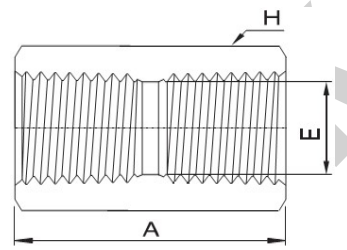

MIHC
HEX COUPLING

FEMALE NPT THREADS

Part Number	Pipe Size	Dimension(mm)		
		A	E	H
MIHC - 2N	1/8	20.6	8.6	14.2
MIHC - 4N	1/4	30.2	11.4	19.1
MIHC - 6N	3/8	33.3	15.0	22.2
MIHC - 8N	1/2	39.6	18.5	26.9
MIHC - 12N	3/4	41.1	23.9	33.3
MIHC - 16N	1	50.8	29.7	41.2

MEGALOK VALVES AND FITTINGS INDIA PRIVATE LIMITED

- All dimension are in millimeters unless as specified as 'inch'.
- Dimension are for reference only subject to change