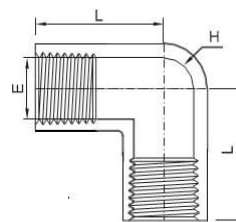

**MIFE**  
**FEMALE ELBOW**

**FEMALE NPT THREAD**

Part Number	Pipe Size	Dimension(mm)		
		E	L	H
MIIFE - 2N	1/8	8.6	21.0	14.2
MIIFE - 4N	1/4	11.4	26.0	19.0
MIIFE - 6N	3/8	15.0	25.0	22.2
MIIFE - 8N	1/2	18.5	28.0	27.0
MIIFE - 12N	3/4	23.9	34.0	36.0
MIIFE - 16N	1	29.7	45.5	46.0

MEGALOK VALVES AND FITTINGS INDIA PRIVATE LIMITED

- All dimension are in millimeters unless as specified as 'inch'.
- Dimension are for reference only subject to change