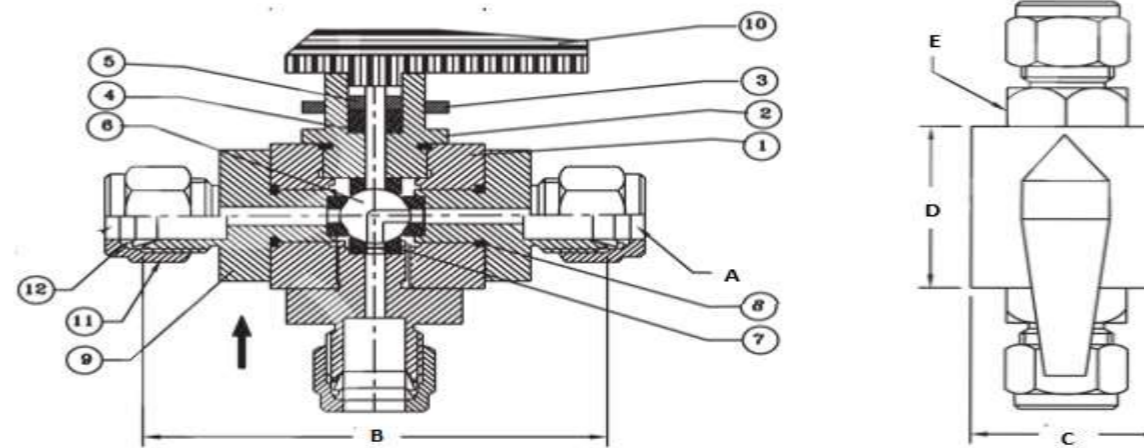

www.meghlock.com

PART NO	Inlet/Outlet OD	TOTAL LENGTH			A/F
	A	B	C	D	E
M-3WBVPM-2	1/8"	80	24	24	19
M-3WBVPM-4	1/4 "	90	24	24	19
M-3WBVPM-6	3/8 "	90	24	24	22
M-3WBVPM-8	1/2 "	100	32	32	27
M-3WBVPM-12	3/4 "	100	42	42	36

3 WAY BALL VALVE PANAL MOUNT TUBE END 3000 PSI ORDER PART NO+MOC

No	Spare Parts	SS316	SS304	Monal K 400	Inconel 625	Hastealloy C 276	A 105	Qty
1	BODY	SS316	SS304	Monal400	Inconel 625	Hastealloy C 276	A105	1
2	GLAND BODY	SS316	SS304	Monal400	Inconel 625	Hastealloy C 276	A105	1
3	CHECK NUT	SS316	SS304	Monal400	Inconel 625	Hastealloy C276	A105	1
4	GASKET PACKING	PTFE	PTFE	PTFE	PTFE	PTFE	PTFE	2
5	GLAND RETAINER	SS316	SS304	Monal400	Inconel 625	Hastealloy C 276	A105	1
6	BALL	SS316	SS304	Monal400	Inconel 625	Hastealloy C 276	SS	1
7	SEAT	PTFE	PTFE	PTFE	PTFE	PTFE	PTFE	3
8	SEAL	SS316	SS304	Monal400	Inconel 625	Hastealloy C 276	SS	4
9	ADAPTER	SS316	SS304	Monal400	Inconel 625	Hastealloy C 276	A105	3
10	HANDLE	NILON	NILON	NILON	NILON	NILON	NILON	1
11	NUT	SS316	SS304	Monal400	Inconel 625	Hastealloy C 276	A105	3
12	FERRUL SETS	SS316	SS304	Monal400	Inconel 625	Hastealloy C 276	SS	6

MEGALOK VALVES AND FITTINGS INDIA PRIVATE LIMITED

- All dimension are in millimeters unless as specified as 'inch'.
- Dimension are for reference only subject to change
- MM available on request